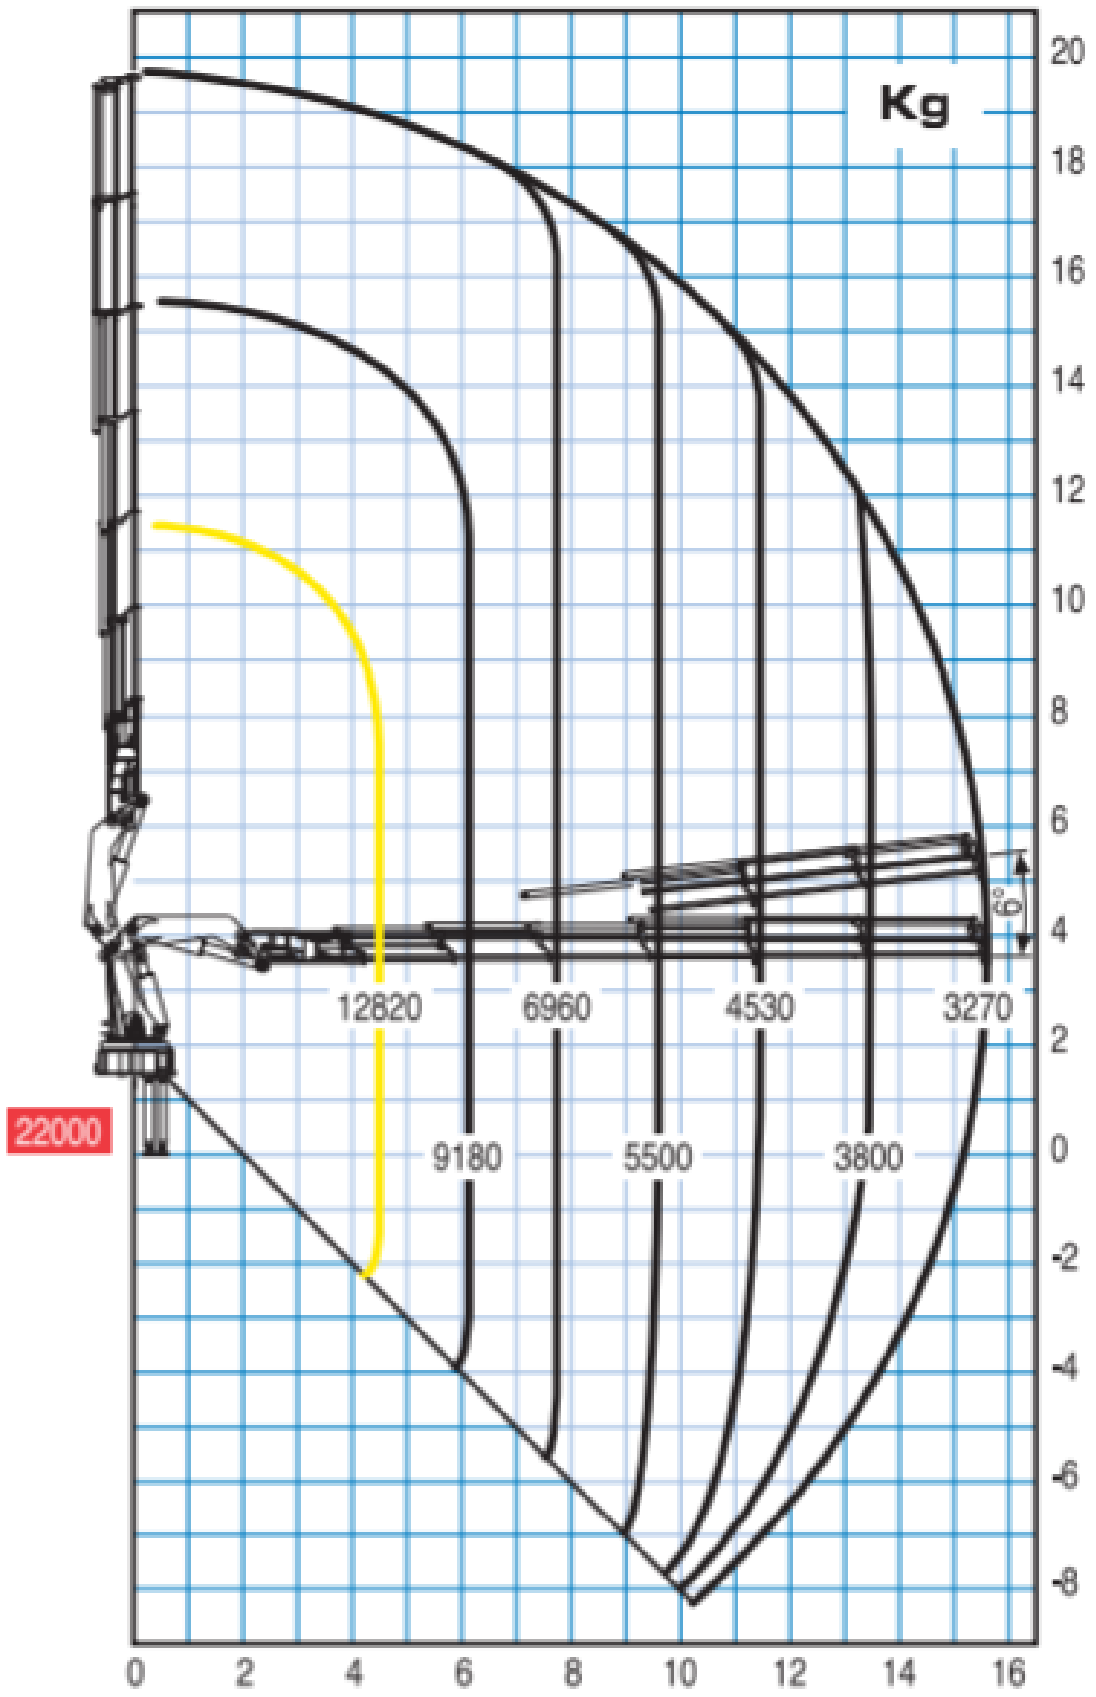

Scania with PM 65026 SP - Articulated Hiab Lorry

65026 SP

**Scania with PM 65026 SP (with fly jib attachment) -
Articulated Hiab Lorry**